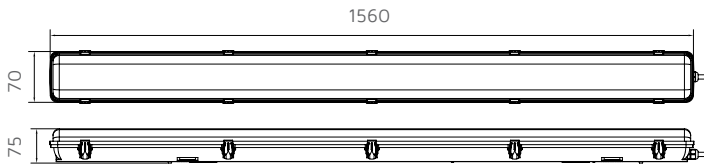

LED SLIM NCF LUMINAIRES

1500mm 25W (5ft) 5500K 2950lm

Emergency Function

KEY DATA

Power	25W
Luminous Flux	2950lm
Colour Temperature	5500K
IP Rating	IP65
IK Rating	IK08
Dimensions	1560 x 70 x 75mm
Warranty	3 Years

Part Number	NET-11-11-23
Part Number EM	NET-11-12-23

FEATURES & BENEFITS

- Weather and dust-proof IP65 rated housing.
- Stainless steel retaining clips.
- Easy-mounting clips.
- Compliant with EN 60598-2-1 / Emergency EN 60598-2-22.

IES Data Files available

DIMENSIONS

All units are in mm

TYPICALLY REPLACES

- 1 x 58W T8 fluorescent.
- 1 x 35W T5 fluorescent.

UK Emergency conversion by Lux box Lighting Ltd

COMPATIBLE ACCESSORIES

Batten/NCF Suspension Kit	NET-46-16-04	Page 258
20mm Microwave Motion Sensor	NET-42-43-20	Page 245

TECHNICAL SPECIFICATIONS

Input Voltage AC	200-240V
Power Factor	>0.9
Luminaire Efficacy	118lm/W
LED Manufacturer	Honglitrionic
LED Type	SMD2835
No. of LEDs	182
Driver Manufacturer	BOKE
Driver Output Voltage DC	36-42V
Total Circuit Power (W)	25W +/-2W
Electrical Class	1
Emergency Operation*	>3H
Battery Pack*	LiFePO4 3.2V 4.5Ah
Emergency Conversion*	Luxbox
Colour Rendering	>80 CRI
Lamp Viewing Angle	120°
Dimmable	No
Flicker Free	No
Operating Temp.	-15°C to +45°C
Operating Temp. EM	0°C to +45°C
Lifespan _{L80}	35,000 Hours
Fire Rating	V-2
UGR Rating	More than 19
Diffuser Material	Polycarbonate
Housing Material	ABS
Housing Colour	Grey
Weight	2.2Kg