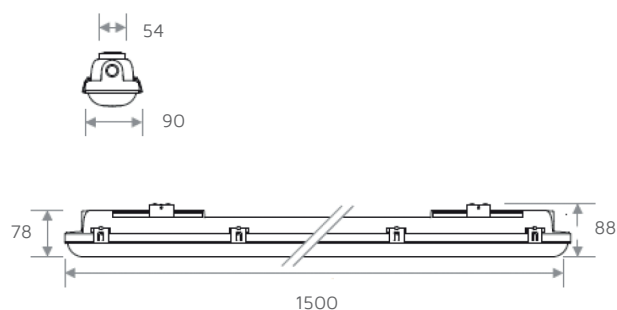

LED WATERPROOFS
1500mm 51W (5ft)
4000K 6000lm

IES Data Files available

DIMENSIONS

COMPATIBLE ACCESSORIES

Batten/NCF Suspension Kit

NET-46-16-04

Page 228

KEY DATA

| | |
|--------------------|------------------|
| Power | 51W |
| Luminous Flux | 6000lm |
| Colour Temperature | 4000K |
| IP Rating | IP65 |
| Dimensions | 1500 x 90 x 78mm |
| Warranty | 5 Years Extended |

Part Number

NET-40-16-63

TECHNICAL SPECIFICATIONS

| | |
|-----------------------------|----------------|
| Input Voltage AC | 220-240V |
| Power Factor | >0.9 |
| Input Frequency | 50/60Hz |
| Luminaire Luminous Efficacy | 115lm/W |
| Colour Rendering | >82 CRI |
| Lamp Viewing Angle | 110° |
| Dimmable | No |
| Flicker free | No |
| Operating Temp. | -30°C to +40°C |
| Lifespan | 50,000 Hours |
| IK Rating | 8 |
| Diffuser Material | Polycarbonate |
| Housing/Frame Colour | Grey |
| Weight | 2.2kg |