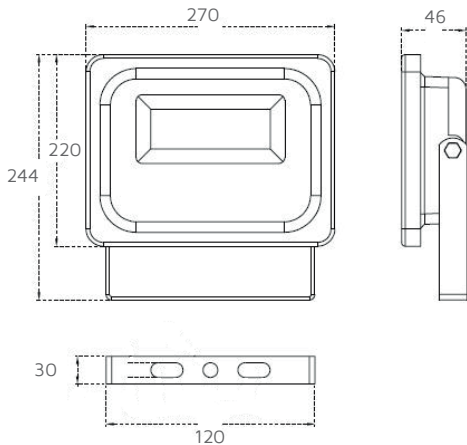

LED SLIMLINE FLOOD LIGHTS

80W 6000K 8640lm

Compatible accessories:

Microwave Motion Sensor

Photocell Sensor

IES Data Files available

DIMENSIONS

All units are in mm

Adjustable Wall Bracket

Motion and Photocell Sensor

COMPATIBLE ACCESSORIES

Motion and Photocell Sensor

NET-42-04-39

Page 175

Adjustable Wall Bracket

NET-15-16-27

Page 175

KEY DATA

Power	80W
Luminous Flux	8640lm
Colour Temperature	6000K
IP Rating	IP66
IK Rating	IK08
Dimensions	270 x 244 x 46mm
Warranty	3 Years

Part Number

NET-15-04-38

FEATURES & BENEFITS

- Weather and dust-proof IP66 rated housing.
- Anti-corrosive paint treatment.
- Optional plug in Motion and Photocell Sensor.
- Supplied with 1m flex.
- Compliant with EN 60598-2-5.

TECHNICAL SPECIFICATIONS

Input Voltage AC	100-240V
Power Factor	>0.90
Luminaire Efficacy	108lm/W
LED Manufacturer	Lumileds
LED Type	Luxeon 3030 2D
No. of LEDs	110
Driver Manufacturer	Leyond
Driver Output Voltage DC	30-36V
Total Circuit Power (W)	80W +/-5W
Electrical Class	1
Colour Rendering	>75 CRI
Lamp Viewing Angle	120°
Dimmable	No
Operating Temp.	-15°C to +45°C
Lifespan _{L80}	35,000 Hours
UGR Rating	22
Diffuser Material	Glass
Housing Material	Aluminium
Housing/Frame Colour	Black
Weight	1.95Kg