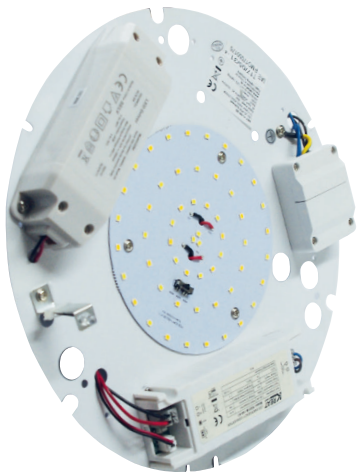

LED GEAR TRAYS

Emergency 16W

Tri-Colour 3000K, 4000K and 5500K 1900lm

Tri-Colour

Emergency Function

IES Data Files available

DIMENSIONS

All units are in mm

KEY DATA

Power	16W
Luminous Flux	1650lm / 1900lm / 1650lm
Colour Temperature	3000K / 4000K / 5500K
IP Rating	No
Dimensions	ø 275 x 43mm
Warranty	3 Years

Part Number

NET-11-06-32

TECHNICAL SPECIFICATIONS

Input Voltage AC	220-240V
Power Factor	>0.9
LED Luminous Flux	1900lm
Luminous Efficacy	110-125lm/W
LED Manufacturer	Honglitronic
LED Type	SMD2835
No. of LEDs	26 x 2+3
Driver Manufacturer	Lifud
Driver Output Voltage DC	36-42V
Total Circuit Power (W)	16W +/-1.5W
Electrical Class	1
Colour Rendering	>80 CRI
Lamp Viewing Angle	115°
Dimmable	No
Emergency Operation	3 Hours
Battery Pack	Li-on 3.7V
Emergency Pack	KREAT
Battery Warranty	1 Year
Emergency Lumens	150lm
Operating Temp.	0°C to +45°C
Lifespan	35,000 Hours
Fire Rating	N/A
UGR Rating	More than 19
Diffuser Material	N/A
Housing Material	N/A
Housing Colour	White
Weight	0.54Kg

TYPICALLY REPLACES

- 28W fluorescent 2D lamp.

FEATURES & BENEFITS

- Multiple mounting points for retro fit into existing housings.
- Maintained or non-maintained emergency operation.
- Compliant with EN 60598-2-22.