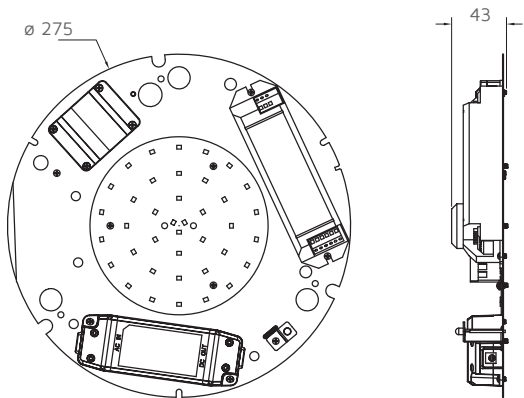

LED GEAR TRAYS

Emergency 16W

Tri-Colour 3000K, 4000K and 5500K 1900lm

Tri-Colour

Emergency Function

IES Data Files available

DIMENSIONS

All units are in mm

KEY DATA

Power	16W
Luminous Flux	1650lm / 1900lm / 1650lm
Colour Temperature	3000K / 4000K / 5500K
IP Rating	No
Dimensions	ø 275 x 43mm
Warranty	3 Years

Part Number

NET-11-06-32

TECHNICAL SPECIFICATIONS

Input Voltage AC	220-240V
Power Factor	>0.9
LED Luminous Flux	1900lm
Luminous Efficacy	110-125lm/W
LED Manufacturer	Honglitronic
LED Type	SMD2835
No. of LEDs	26 x 2+3
Driver Manufacturer	Lifud
Driver Output Voltage DC	36-42V
Total Circuit Power (W)	16W +/-1.5W
Electrical Class	1
Colour Rendering	>80 CRI
Lamp Viewing Angle	115°
Dimmable	No
Emergency Operation	3 Hours
Battery Pack	Li-on 3.7V
Emergency Pack	KREAT
Battery Warranty	1 Year
Emergency Lumens	150lm
Operating Temp.	0°C to +45°C
Lifespan	35,000 Hours
Fire Rating	N/A
UGR Rating	More than 19
Diffuser Material	N/A
Housing Material	N/A
Housing Colour	White
Weight	0.54Kg