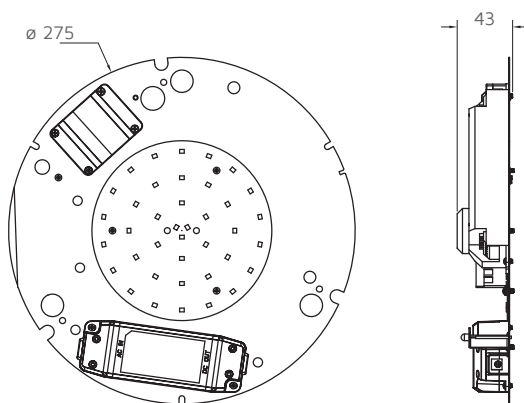

LED GEAR TRAYS

Standard 16W

Tri-Colour 3000K, 4000K and 5500K 1900lm

Tri-Colour

IES Data Files available

DIMENSIONS

All units are in mm

COMPATIBLE ACCESSORIES

Black Aluminium Housing	NET-11-06-10	Page 130
Half Moon Cover only	NET-11-06-25	Page 130
PC White Housing	NET-11-06-49	Page 131
PC Black Housing	NET-11-06-51	Page 131

KEY DATA

Power	16W
Luminous Flux	1650lm / 1900lm / 1650lm
Colour Temperature	3000K / 4000K / 5500K
IP Rating	No
Dimensions	∅ 275 x 43mm
Warranty	3 Years

Part Number

NET-11-06-12

TECHNICAL SPECIFICATIONS

Input Voltage AC	220-240V
Power Factor	>0.9
LED Luminous Flux	1900lm
Luminous Efficacy	110-125lm/W
LED Manufacturer	Honglitricon
LED Type	SMD2835
No. of LEDs	26 x 2
Driver Manufacturer	Lifud
Driver Output Voltage DC	36-42V
Total Circuit Power (W)	16W +/-1.5W
Electrical Class	1
Colour Rendering	>80 CRI
Lamp Viewing Angle	115°
Dimmable	No
Operating Temp.	-15°C to +45°C
Lifespan	35,000 Hours
Fire Rating	N/A
UGR Rating	More than 19
Diffuser Material	N/A
Housing Material	N/A
Housing Colour	White
Weight	0.41Kg