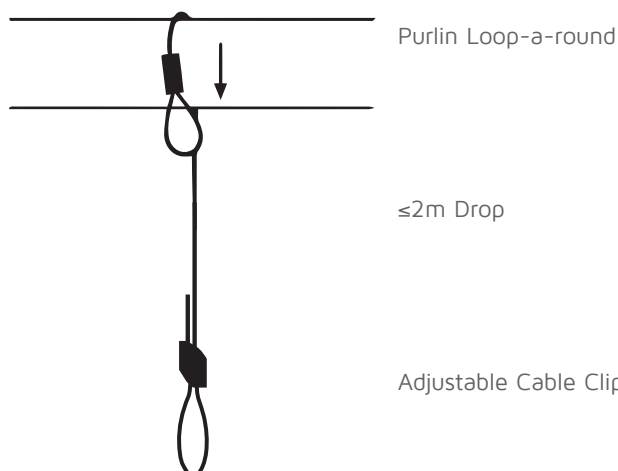

#### KEY DATA

Suspension Point	Purlin Loop-a-round
Cable Length	≤2m
Max Suspended Weight	45kg/ fixing point
Product Fixing Method	Loop'n'Lock

Part Number

NET-46-16-06

#### KEY DATA

Suspension Point	Purlin Loop-a-round
Cable Length	≤2m
Max Suspended Weight	10kg/ fixing point
Product Fixing Method	Y Wires with Clips

Part Number

NET-46-16-08