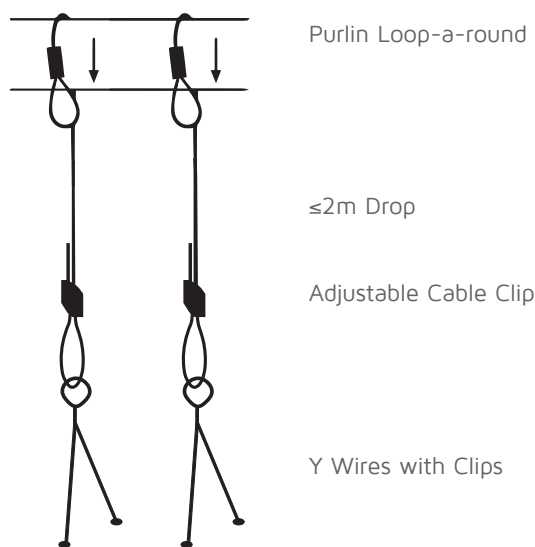

#### KEY DATA

Suspension Point	Purlin Loop-a-round
Cable Length	≤2m
Max Suspended Weight	45kg/ fixing point
Product Fixing Method	Loop'n'Lock

Part Number

NET-46-16-06

#### KEY DATA

Suspension Point	Purlin Loop-a-round
Cable Length	≤2m
Max Suspended Weight	10kg/ fixing point
Product Fixing Method	Y Wires with Clips

Part Number

NET-46-16-08