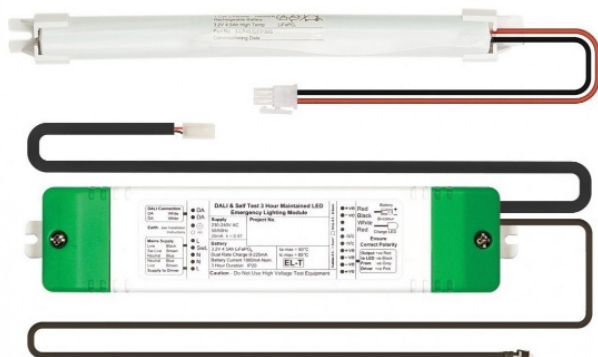

ACCESSORIES

LED 3 Hour Emergency Kits

DALI LED Panel/downlight kit

EMERGENCY LUMEN CALCULATION

W	10	20	30	40	60
%	30	15	10	7.5	5

KEY DATA

Power	5W
Input Voltage AC	230-240V
Power Factor	>0.9
Output Voltage	up to 45V
Output Power	3W
Battery Pack	3 x 4.0Ah D Ni-Cd 3.6V
Battery Cut-Off	3V
Recharge Period	24H
Hours Maintained	>3H
Operating Temp.	0°C to +45°C
Dimensions (excl. Battery)	235 x 35 x 52mm
Weight	0.90Kg
Warranty	3 Years
Battery Warranty	1 Year

Part Number

NET-19-33-15

DALI LED Tubes Kit

KEY DATA

Power	5W
Input Voltage AC	230-240V
Power Factor	>0.9
Output Voltage	up to 85V
Output Power	3W
Battery Pack	3 x 4.5Ah D Ni-Cd 3.6V
Battery Cut-Off	3V
Recharge Period	24H
Hours Maintained	>3H
Operating Temp.	0°C to +45°C
Dimensions (excl. Battery)	165 x 45 x 29mm
Weight	0.70Kg
Warranty	3 Years
Battery Warranty	1 Year