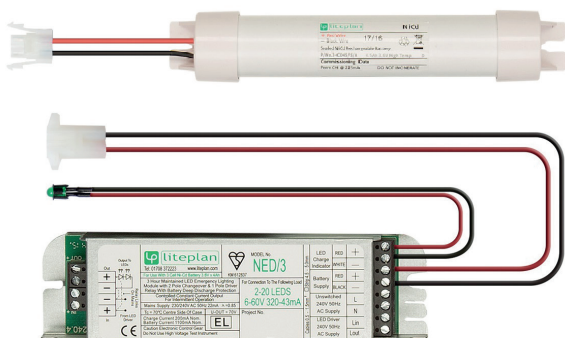

ACCESSORIES

LED 3 Hour Emergency Kits

DALI LED Panel/downlight kit

EMERGENCY LUMEN CALCULATION

W	10	20	30	40	60
%	30	15	10	7.5	5

KEY DATA

Power	5W
Input Voltage AC	230-240V
Power Factor	>0.9
Output Voltage	up to 45V
Output Power	3W
Battery Pack	3 x 4.0Ah D Ni-Cd 3.6V
Battery Cut-Off	3V
Recharge Period	24H
Hours Maintained	>3H
Operating Temp.	0°C to +45°C
Dimensions (excl. Battery)	235 x 35 x 52mm
Weight	0.90Kg
Warranty	3 Years
Battery Warranty	1 Year

Part Number

NET-19-33-15

DALI LED Tubes Kit

KEY DATA

Power	5W
Input Voltage AC	230-240V
Power Factor	>0.9
Output Voltage	up to 85V
Output Power	3W
Battery Pack	3 x 4.5Ah D Ni-Cd 3.6V
Battery Cut-Off	3V
Recharge Period	24H
Hours Maintained	>3H
Operating Temp.	0°C to +45°C
Dimensions (excl. Battery)	165 x 45 x 29mm
Weight	0.70Kg
Warranty	3 Years
Battery Warranty	1 Year