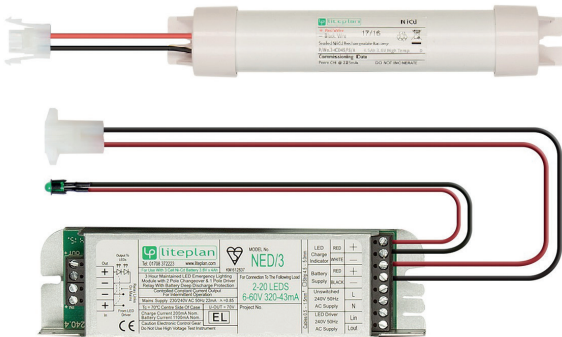

ACCESSORIES

LED 3 Hour Emergency Kits

DALI LED Panel/downlight kit

EMERGENCY LUMEN CALCULATION

W	10	20	30	40	60
%	30	15	10	7.5	5

KEY DATA

Power	5W
Input Voltage AC	230-240V
Power Factor	>0.9
Output Voltage	up to 45V
Output Power	3W
Battery Pack	3 x 4.0Ah D Ni-Cd 3.6V
Battery Cut-Off	3V
Recharge Period	24H
Hours Maintained	>3H
Operating Temp.	0°C to +45°C
Dimensions (excl. Battery)	235 x 35 x 52mm
Weight	0.90Kg
Warranty	3 Years
Battery Warranty	1 Year

Part Number

NET-19-33-15

DALI LED Tubes Kit

EMERGENCY LUMEN CALCULATION

W	05	10	15	20	30
%	40	20	13	10	6

KEY DATA

Power	5W
Input Voltage AC	230-240V
Power Factor	>0.9
Output Voltage	up to 85V
Output Power	3W
Battery Pack	3 x 4.5Ah D Ni-Cd 3.6V
Battery Cut-Off	3V
Recharge Period	24H
Hours Maintained	>3H
Operating Temp.	0°C to +45°C
Dimensions (excl. Battery)	165 x 45 x 29mm
Weight	0.70Kg
Warranty	3 Years
Battery Warranty	1 Year